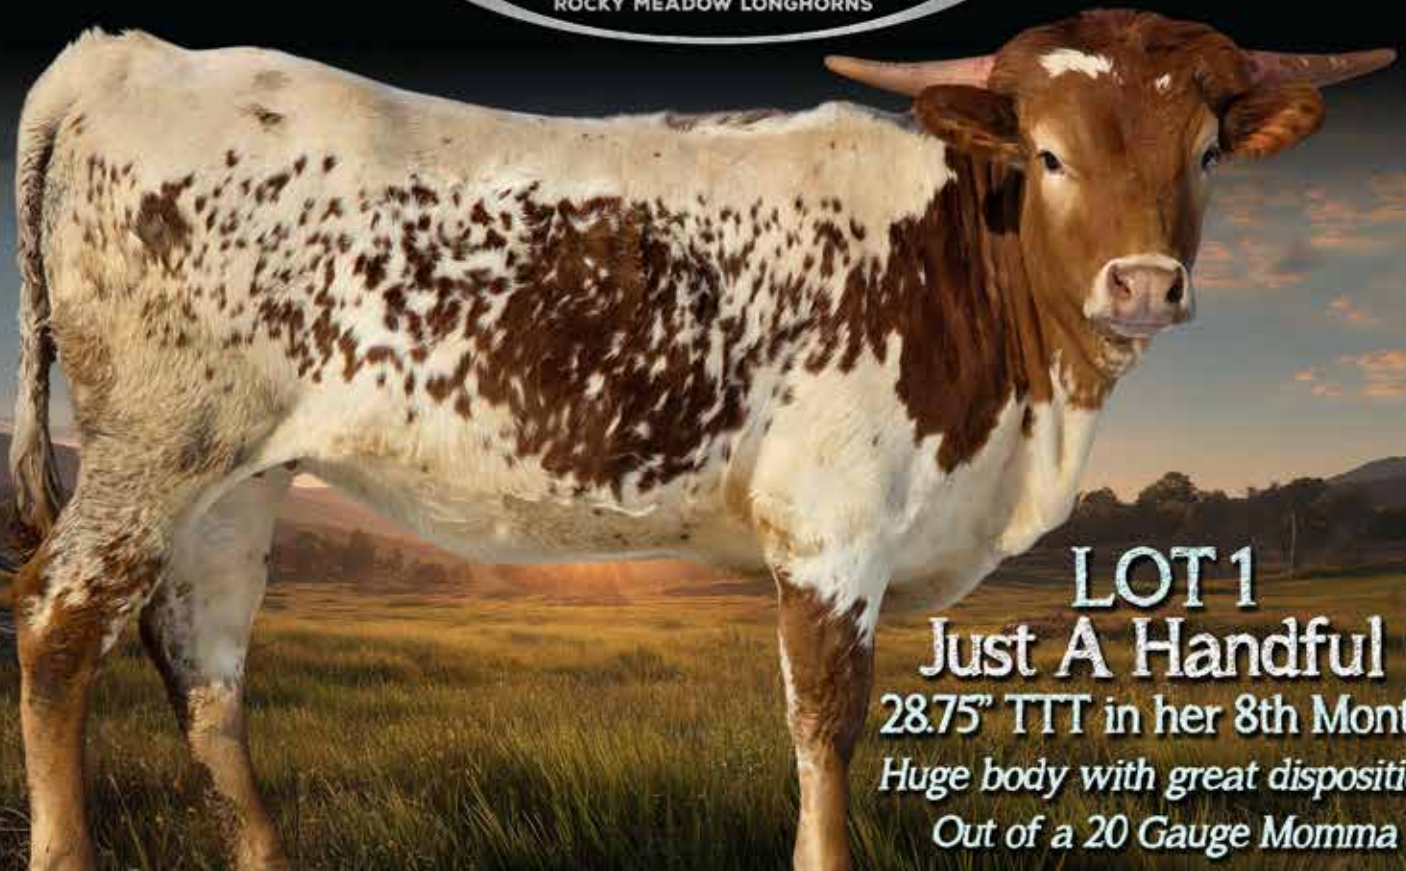

APRIL 18, 2026

**LOT 1**  
**Just A Handful**  
28.75" TTT in her 8th Month!  
*Huge body with great disposition.*  
*Out of a 20 Gauge Momma*

**DH HIRED HAND x UNCOMMON HH • Date of Birth: 5/14/2025**

Best heifer we've bred and raised at this age.

DH Hired Hand daughter - very few have been offered for sale -  
those that have been offered were often cash cows!

**LOT 21 - Real Deal Lucky**

DOB: 12/9/2021 - DUNN GOT DOUBLE LUCKY X DUNN RE DEAL

- Crazy spotted brindle color!
- Great body, raises a good calf.
- Parent verified and DNA on file.